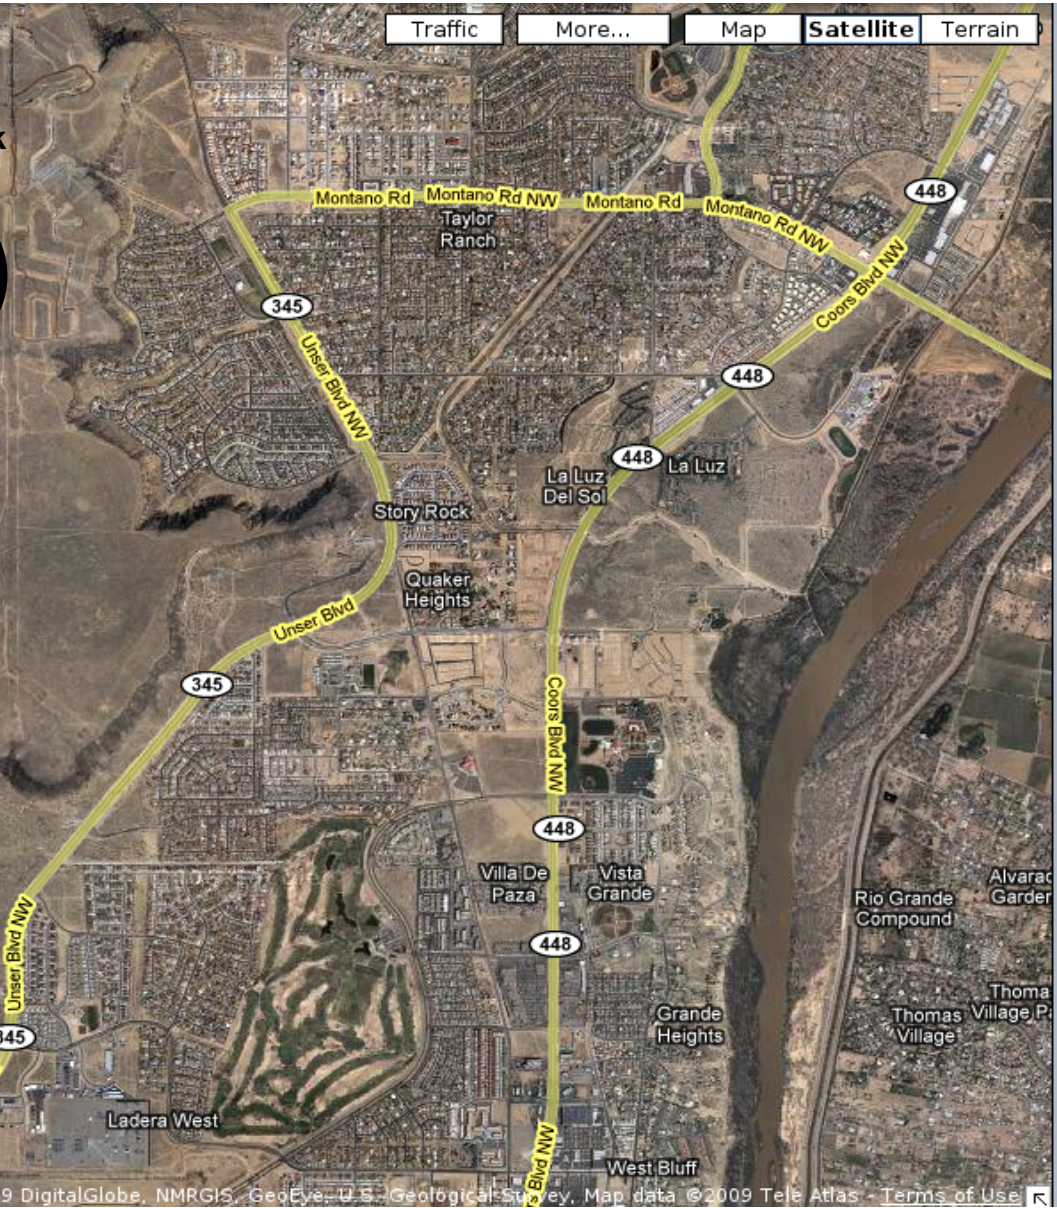

George J. Maloof Memorial Air Park

Our coordinates are
N 35° 8.970',
W106° 43.906'

Elevation
5,390 feet

From the I-40 / I-25 interchange, travel west on I-40; exit north on Unser Boulevard / Exit 154; 5 miles north, turn left on Molten Rock; 1/10th mile turn left on 81st; 2nd right is George Maloof Air Park.