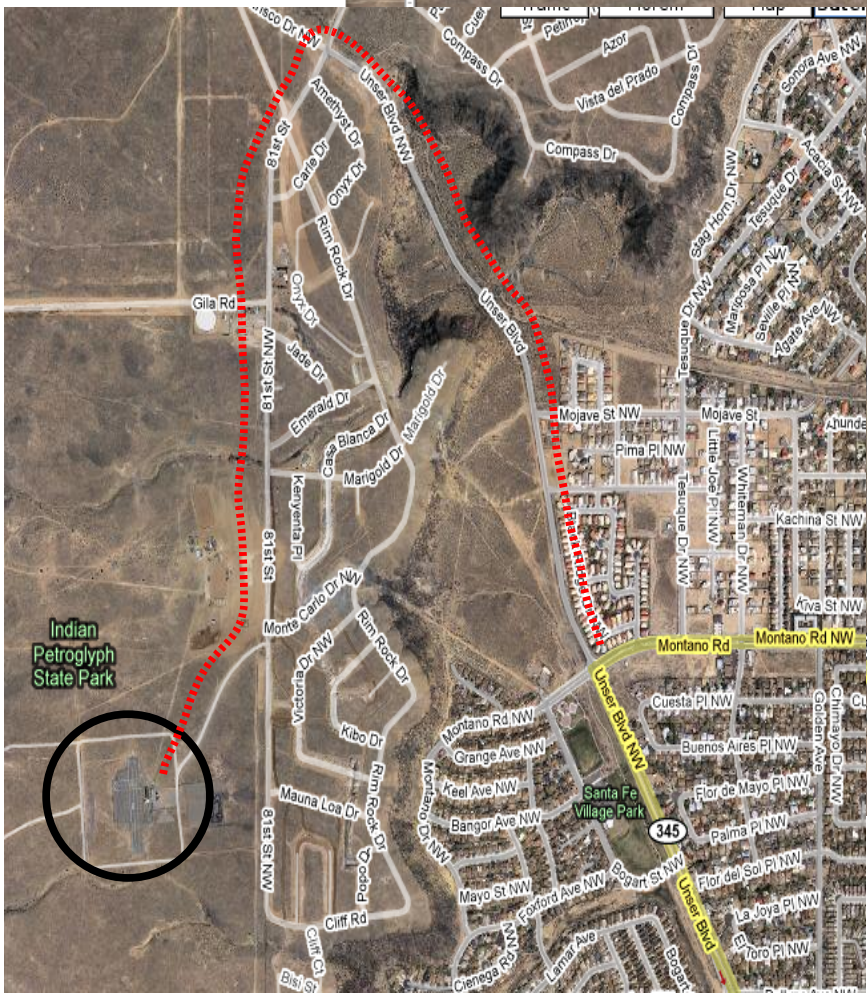

George J. Maloof Memorial Air Park

Our coordinates are
N 35° 8.970',
W106° 43.906'

Elevation
5,390 feet

From the I-40 / I-25 interchange, travel west on I-40; exit north on Unser Boulevard / Exit 154; 5 miles north, turn left on Molten Rock; 1/10th mile turn left on 81st; 2nd right is George Maloof Air Park.